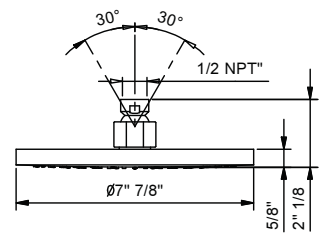

Art. 9230U

8" Round showerhead

- Solid brass construction
- Anti-lime scale system
- Water flow restricted to 2.5 GPM

Fully inspectable for maintenance and cleaning

Shower arms for wall installation: #8028U, #8027U

Shower arms for ceiling installation: #9236U, #9237U

Finishes:

☐	Black Metal	86 N1 9230U
☐	Matte White	86 29 9230U
☐	Chrome	86 02 9230U
☐	Matte Black	86 13 9230U
☐	Red	86 06 9230U

Project:

Room:

Date:

Comments:

Certifications/Awards: