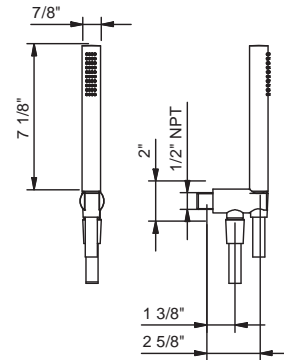

Art. 8093U

Wall-mount handshower set

- FIT handshower with anti-siphon check valve
- Anti-lime scale system
- 56" vinyl hose
- Water outlet with shower holder
- Round escutcheon
- 1/2" Male NPT fittings
- Water flow restricted to 1.8 GPM

Finishes:

- ☐ **Black Metal** 86 N1 8093U
- ☐ **Matte White** 86 29 8093U
- ☐ **Chrome** 86 02 8093U
- ☐ **Matte Gun Metal PVD** 86 P5 8093U

Project:

Room:

Date:

Comments:

Certifications/Awards: