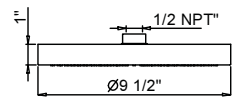

Art. 8083UC

9 1/2" Round showerhead

- Solid stainless steel construction
- Anti-lime scale system
- Water flow restricted to 1.8 GPM

Shower arm for wall installation:

#8028U, #8027U, #9231U, #8011U

Shower arms for ceiling installation: #9236U, #9237U

Finishes:

- ☐ **Brushed Stainless steel** 86 93 8083UC
- ☐ **Black Metal** 86 N1 8083UC
- ☐ **Matte White** 86 29 8083UC
- ☐ **Chrome** 86 02 8083UC
- ☐ **Nickel PVD** 86 95 8083UC
- ☐ **Matte Gun Metal PVD** 86 P5 8083UC
- ☐ **Matte British Gold PVD** 86 P6 8083UC
- ☐ **Matte Copper PVD** 86 P9 8083UC
- ☐ **Gold Plus** 86 01 8083UC

Project:

Room:

Date:

Comments:

Certifications/Awards: