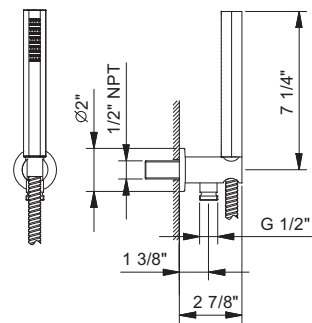

Art. 5943U

Wall-mount handshower set

- VENEZIA hexagonal
- Metal construction
- Anti-lime scale system
- 58" metal hose
- Water outlet with shower holder
- Round escutcheon
- 1/2" Male NPT fittings
- Water flow restricted to 1.8 GPM

Finishes:

- ☐ **Chrome** 29 02 5943U
- ☐ **Nickel PVD** 29 95 5943U
- ☐ **Matte Gun Metal PVD** 29 P5 5943U
- ☐ **Matte British Gold PVD** 29 P6 5943U
- ☐ **Matte Copper PVD** 29 P9 5943U
- ☐ **Gold Plus** 29 01 5943U

Project:

Room:

Date:

Comments:

Certifications/Awards: