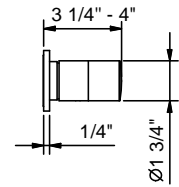

Art. S063SBU+M063AU

Wall-mount separate control for washbasin spouts

- Without handles
- 1/2" inlets
- soundproof
- 7.6 GPM @ 60 PSI

NOTE: Handle to be ordered separately, please refer to the "Handles" section

Trim

Finishes:

- ☐ **Chrome** 65 02 S063SBU
- ☐ **Matte Black** 65 13 S063SBU

Rough

Finishes:

- ☐ 44 00 M063AU

Project:

Room:

Date:

Comments:

Certifications/Awards: