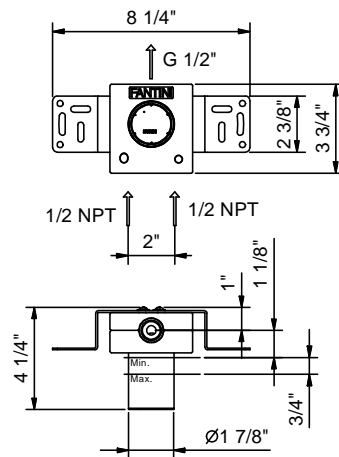

Art. S063SBU+M063AU

Wall-mount separate control for washbasin spouts

- Without handles
- 1/2" inlets
- soundproof
- 7.6 GPM @ 60 PSI

NOTE: Handle to be ordered separately, please refer to the "Handles" section

Trim

Finishes:

- ☐ **Chrome** 65 02 S063SBU
- ☐ **Matte Black** 65 13 S063SBU

Rough

Finishes:

- ☐ 44 00 M063AU

Project:

Room:

Date:

Comments:

Certifications/Awards: