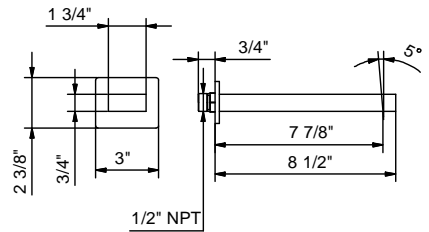

Art. F045U

Wall-mount tub spout

- 8 1/2" spout projection
- MINT
- Max 6.5 GPM @ 60 PSI
- Water flow restricted
- 1/2" Male NPT fittings
- Square escutcheon

Finishes:

- ☐ **Brushed Stainless steel** 34 93 F045U

Project:

Room:

Date:

Comments:

Certifications/Awards: