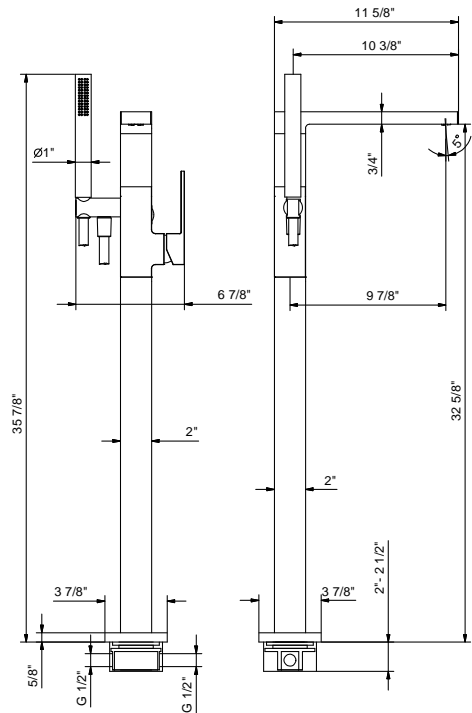

Art. F080BU+3380AU

Floor-mount single-control tub high flow filler

- 9 7/8" spout projection
- 1 5/8" high flow ceramic disc cartridge
- 7-8 GPM @ 60 PSI
- Press-button diverter for handshower
- Handshower with anti-siphon check valve
- 58" vinyl hose
- Water flow restricted to 1.8 GPM for handshower

Trim

Finishes:

☐ **Chrome** 34 02 F080BU

Rough

Finishes:

☐ 19 00 3380AU

Project:

Room:

Date:

Comments:

Certifications/Awards: