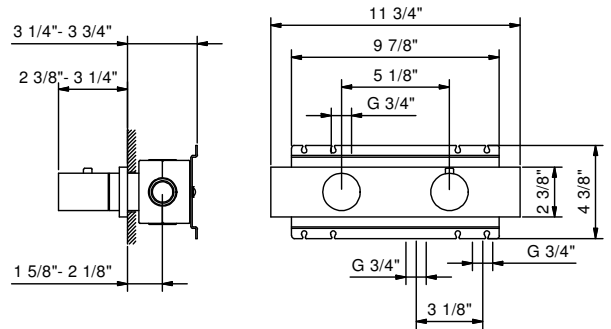

Art. 7331BU+D231AU

3/4" Thermostatic mixer with integrated volume control

- For horizontal installation
- 3/4" NPT inlets and outlets
- Rectangular backplate
- With shut-off valve
- Handles included
- 15.3 GPM @ 60 PSI (primary outlet)

Trim

Finishes:

- ☐ **Chrome** 31 02 7331BU
- ☐ **Matte Gun Metal PVD** 31 P5 7331BU

Rough

Finishes:

- ☐ 19 00 D231AU

Project:

Room:

Date:

Comments:

Certifications/Awards: