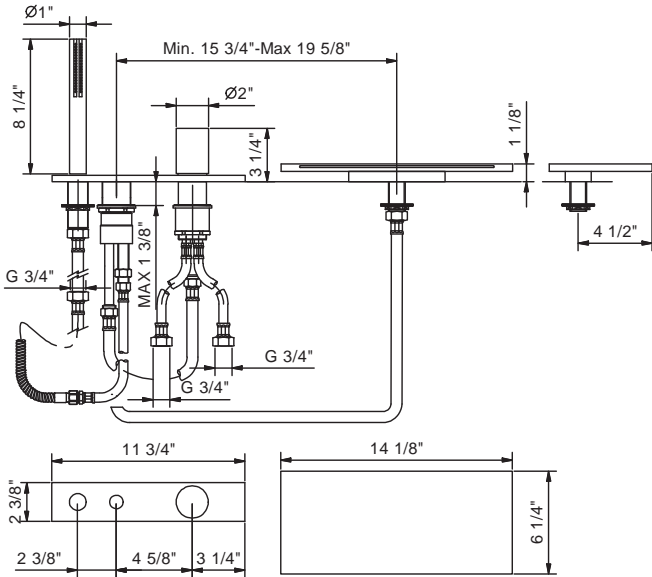

Art. 3065U

Deck-mount high flow tub filler

- Single-control mixer
- 1 5/8" high flow cartridge
- 8 GPM @ 60 PSI
- Press-button diverter
- Pull-out handshower with anti-siphon check valve
- FIT handshower stainless steel finish
- 58" metal hose
- 4 1/2" spout projection, waterfall outlet
- Handle included
- Water flow restricted to 1.8 GPM for handshower

Finishes:

- ☐ **Chrome** 31 02 3065U
- ☐ **Matte Gun Metal PVD** 31 P5 3065U

Project:

Room:

Date:

Comments:

Certifications/Awards: