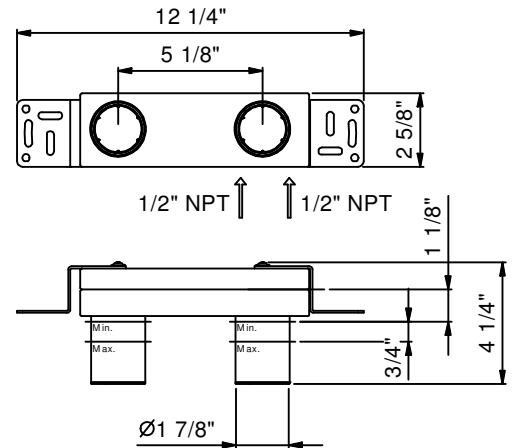

Art. V013BU+M011AU

Wall-mount single-control washbasin mixer

- 7 7/8" spout projection
- Water flow restricted to 1.2 GPM
- Ceramic disc cartridge
- Handle included

Drain to be ordered separately; please select #9865U or #9867U

Trim

Finishes:

- ☐ **Black Metal**   51 N1 V013BU
- ☐ **Matte White**   51 29 V013BU
- ☐ **Chrome**   51 02 V013BU

Rough

Finishes:

- ☐   44 00 M011AU

Project:

Room:

Date:

Comments:

Certifications/Awards: