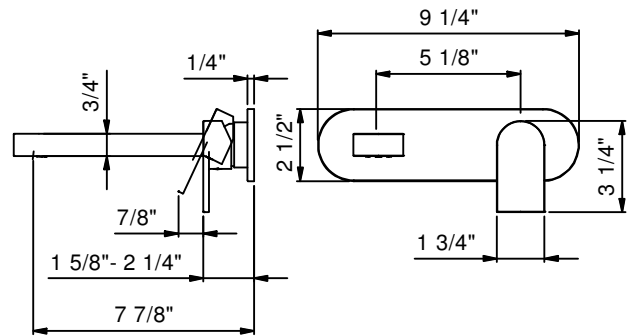

Art. V013BU+M011AU

Wall-mount single-control washbasin mixer

- 7 7/8" spout projection
- Water flow restricted to 1.2 GPM
- Ceramic disc cartridge
- Handle included

Drain to be ordered separately; please select #9865U or #9867U

Trim

Finishes:

- ☐ **Black Metal**   51 N1 V013BU
- ☐ **Matte White**   51 29 V013BU
- ☐ **Chrome**   51 02 V013BU

Rough

Finishes:

- ☐   44 00 M011AU

Project:

Room:

Date:

Comments:

Certifications/Awards: