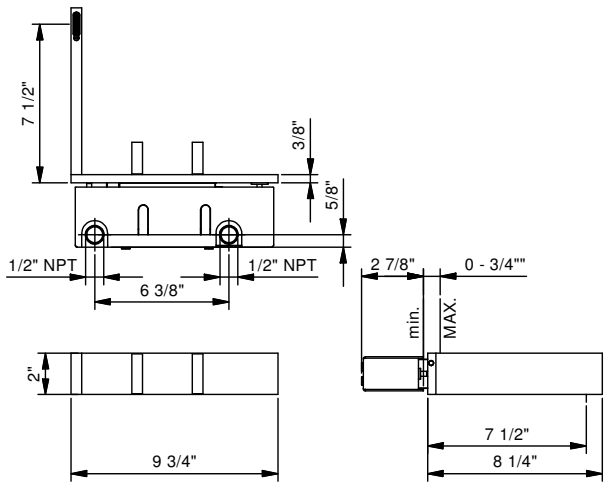

Art. T213BU+T010AU

Wall-mount washbasin mixer

- 7 1/2" spout projection
- fixed spout
- Handles included
- Water flow restricted to 1.2 GPM
- 90° ceramic cartridge
- 1/2" inlets
- Without drain

**Trim
Finishes:**

☐ **Matte Gun Metal PVD** 48 P5 T213BU

**Rough
Finishes:**

☐ 44 00 T010AU

Project:
_____

Room:
_____

Date:
_____

Comments:
_____
_____
_____
_____
_____
_____
_____
_____
_____

Certifications/Awards: