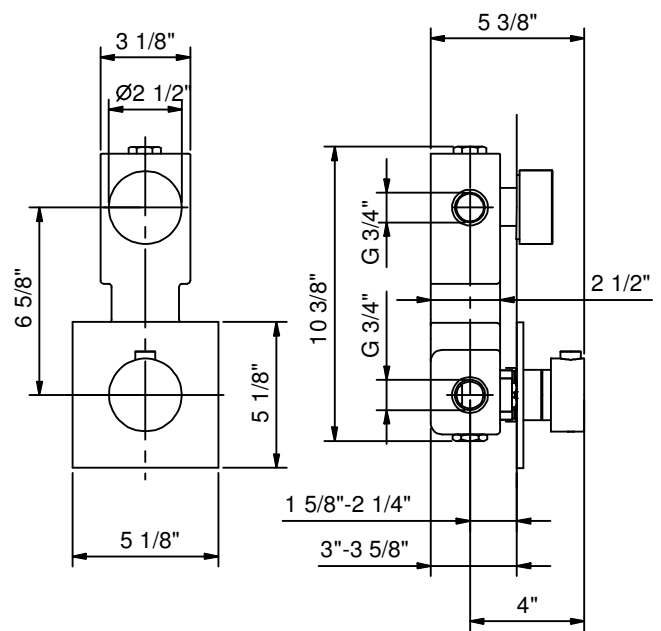

Art. A401BU+A401AU

3/4" Thermostatic mixer with one volume control

- For vertical installation
- 3/4" female inlets and outlets on all roughs
- Square backplate on thermostatic valve
- Adjustable temperature range to 100° with push button override
- Roughs have integral service check valves
- Sound insulation foam back
- Handles included
- 15.3 GPM @ 60 PSI with 1 volume control on

Trim

Finishes:

- ☐ **Chrome** 27 02 A401BU
- ☐ **Matte Gun Metal PVD** 27 P5 A401BU
- ☐ **Matte British Gold PVD** 27 P6 A401BU
- ☐ **Matte Copper PVD** 27 P9 A401BU

Rough

Finishes:

- ☐ 17 00 A401AU

Project:

Room:

Date:

Comments:

Certifications/Awards: